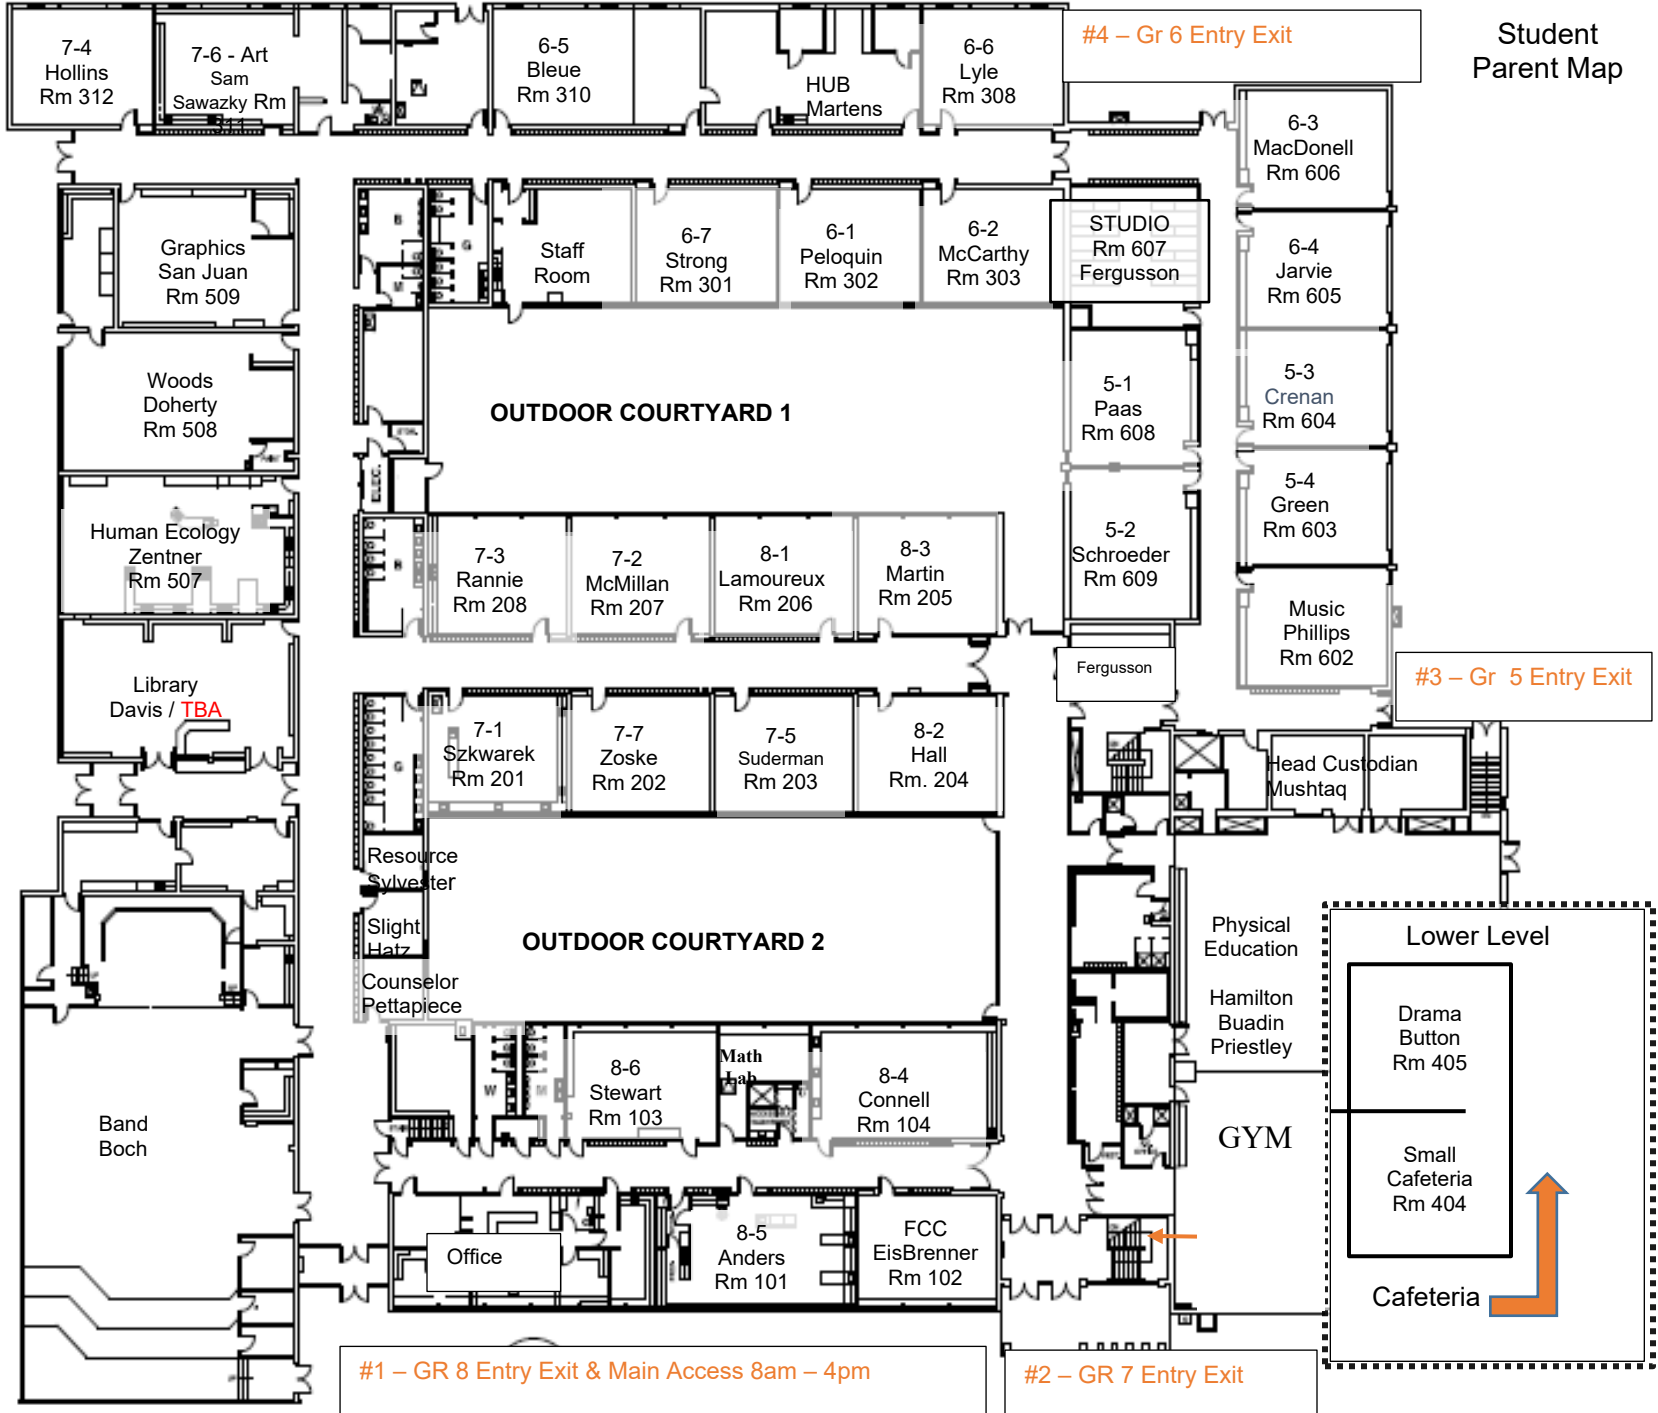

Secretaries
Force
Hewitt
Majour

Admin
TBA
Hobson

Student
Parent Map

#4 - Gr 6 Entry Exit

#3 - Gr 5 Entry Exit

#1 - GR 8 Entry Exit & Main Access 8am - 4pm

#2 - GR 7 Entry Exit