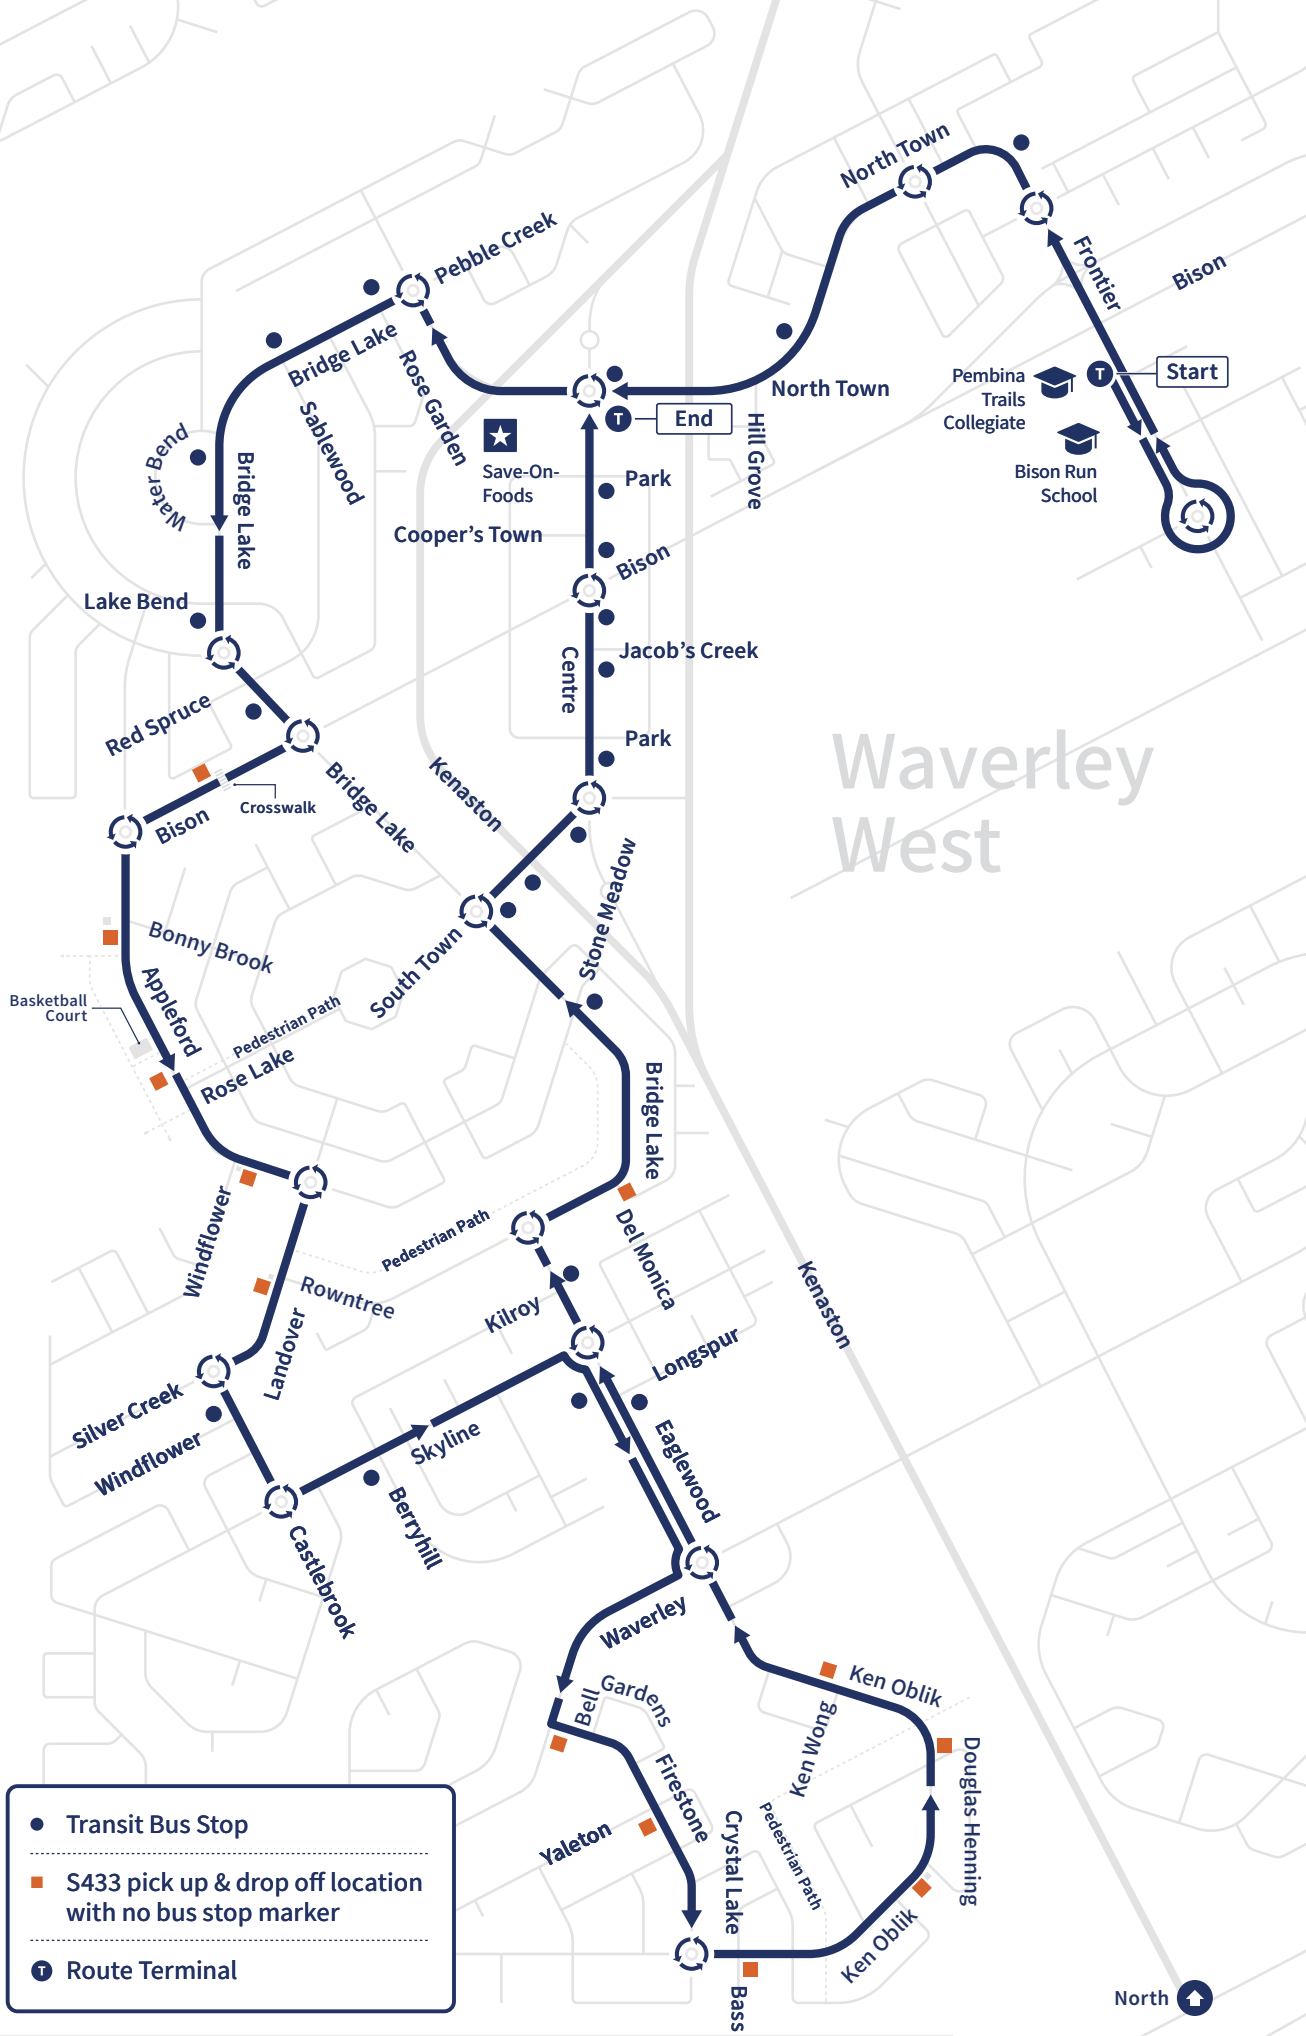

Pembina Trails Collegiate

Pembina Trails TO South Pointe

Waverley West

- Transit Bus Stop
- S433 pick up & drop off location with no bus stop marker
- T Route Terminal