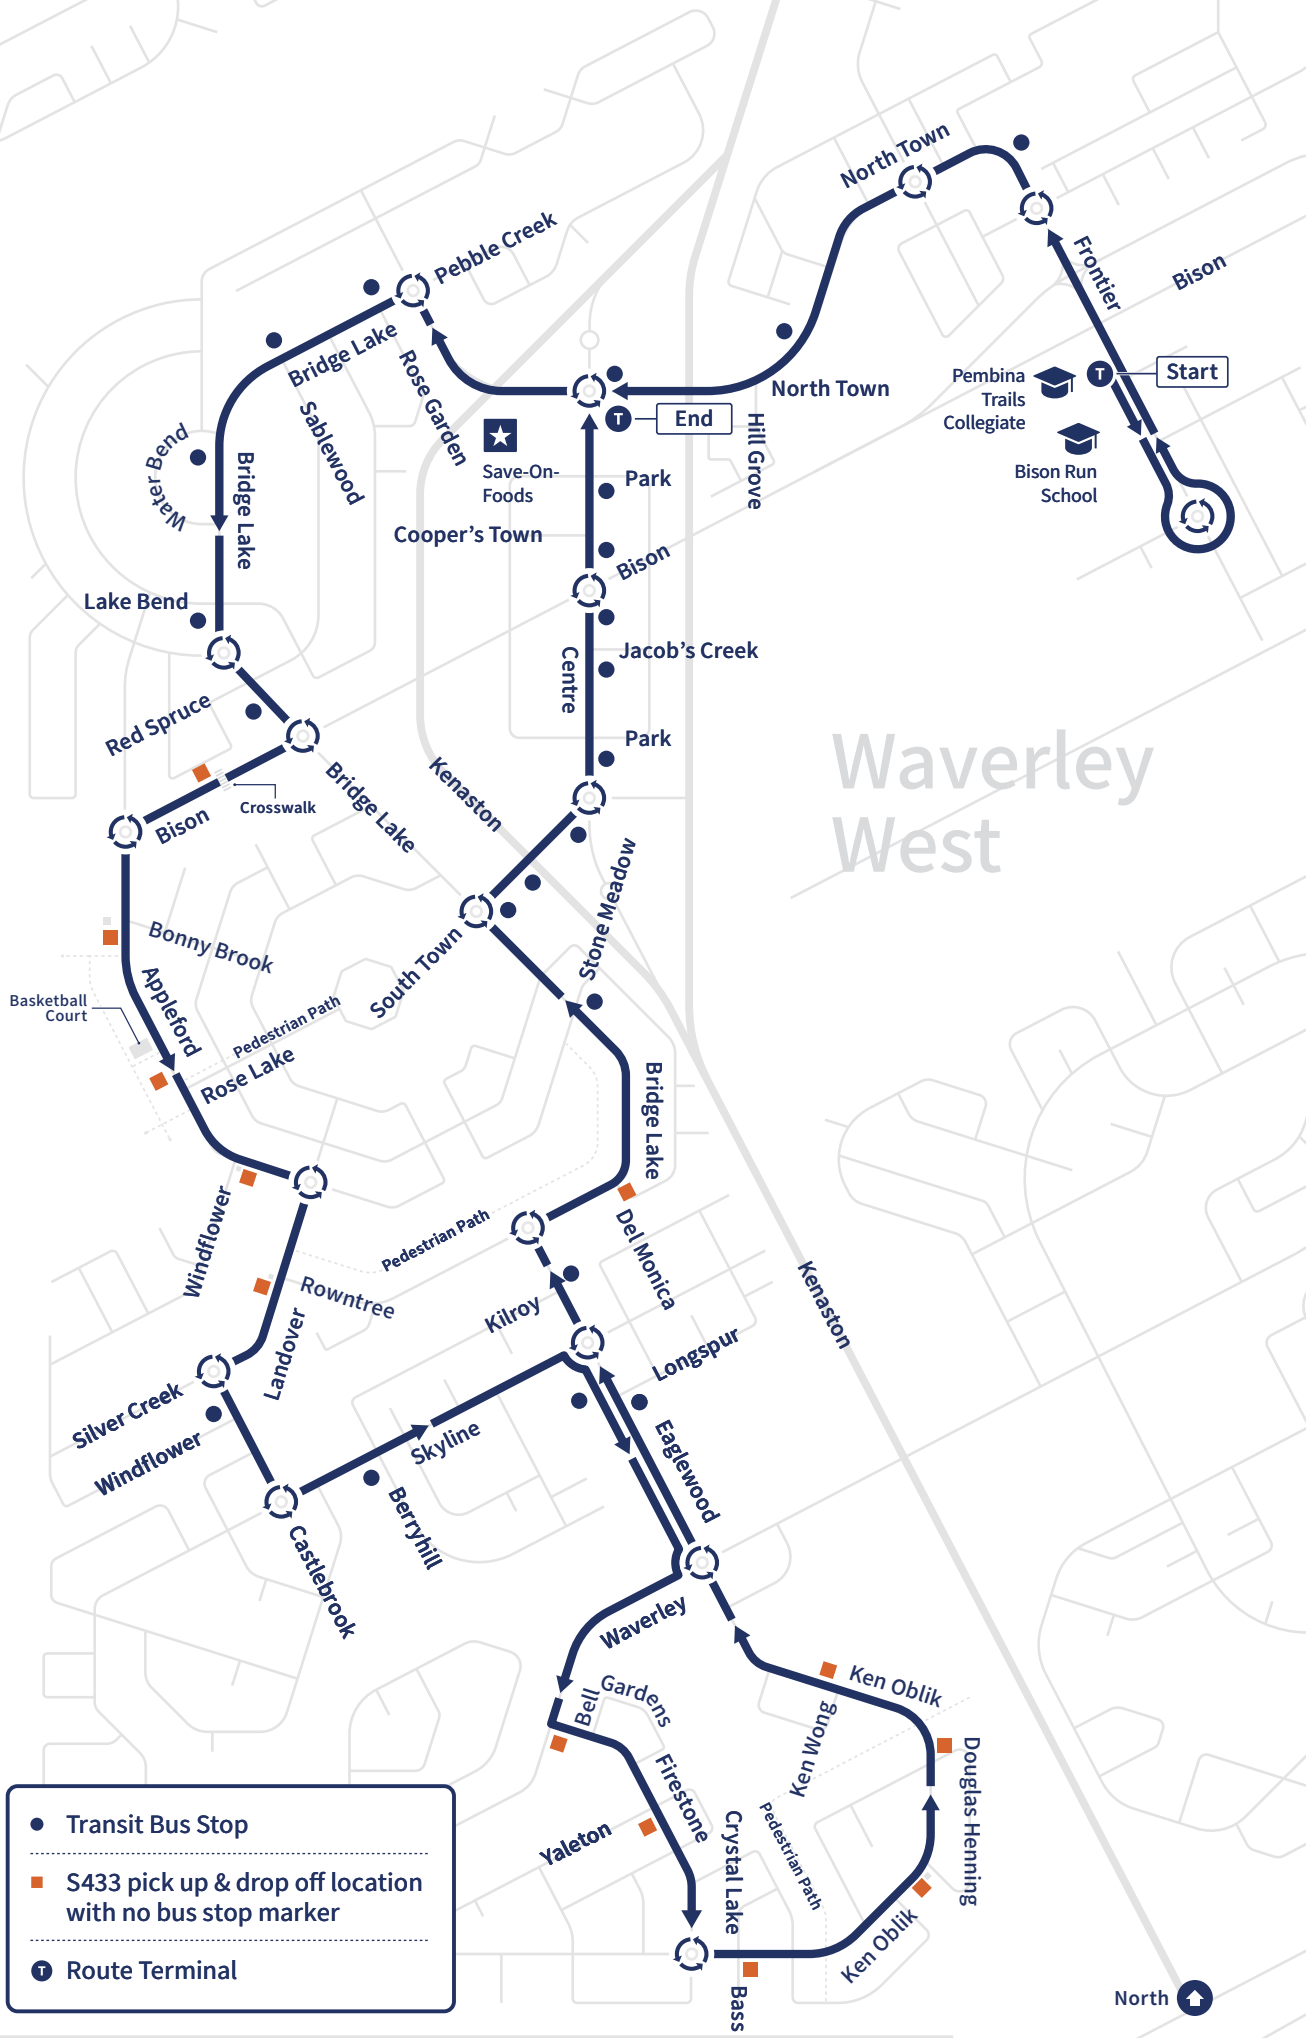

Pembina Trails Collegiate

Pembina Trails TO South Pointe

- Transit Bus Stop
- S433 pick up & drop off location with no bus stop marker
- ⓘ Route Terminal

Waverley West