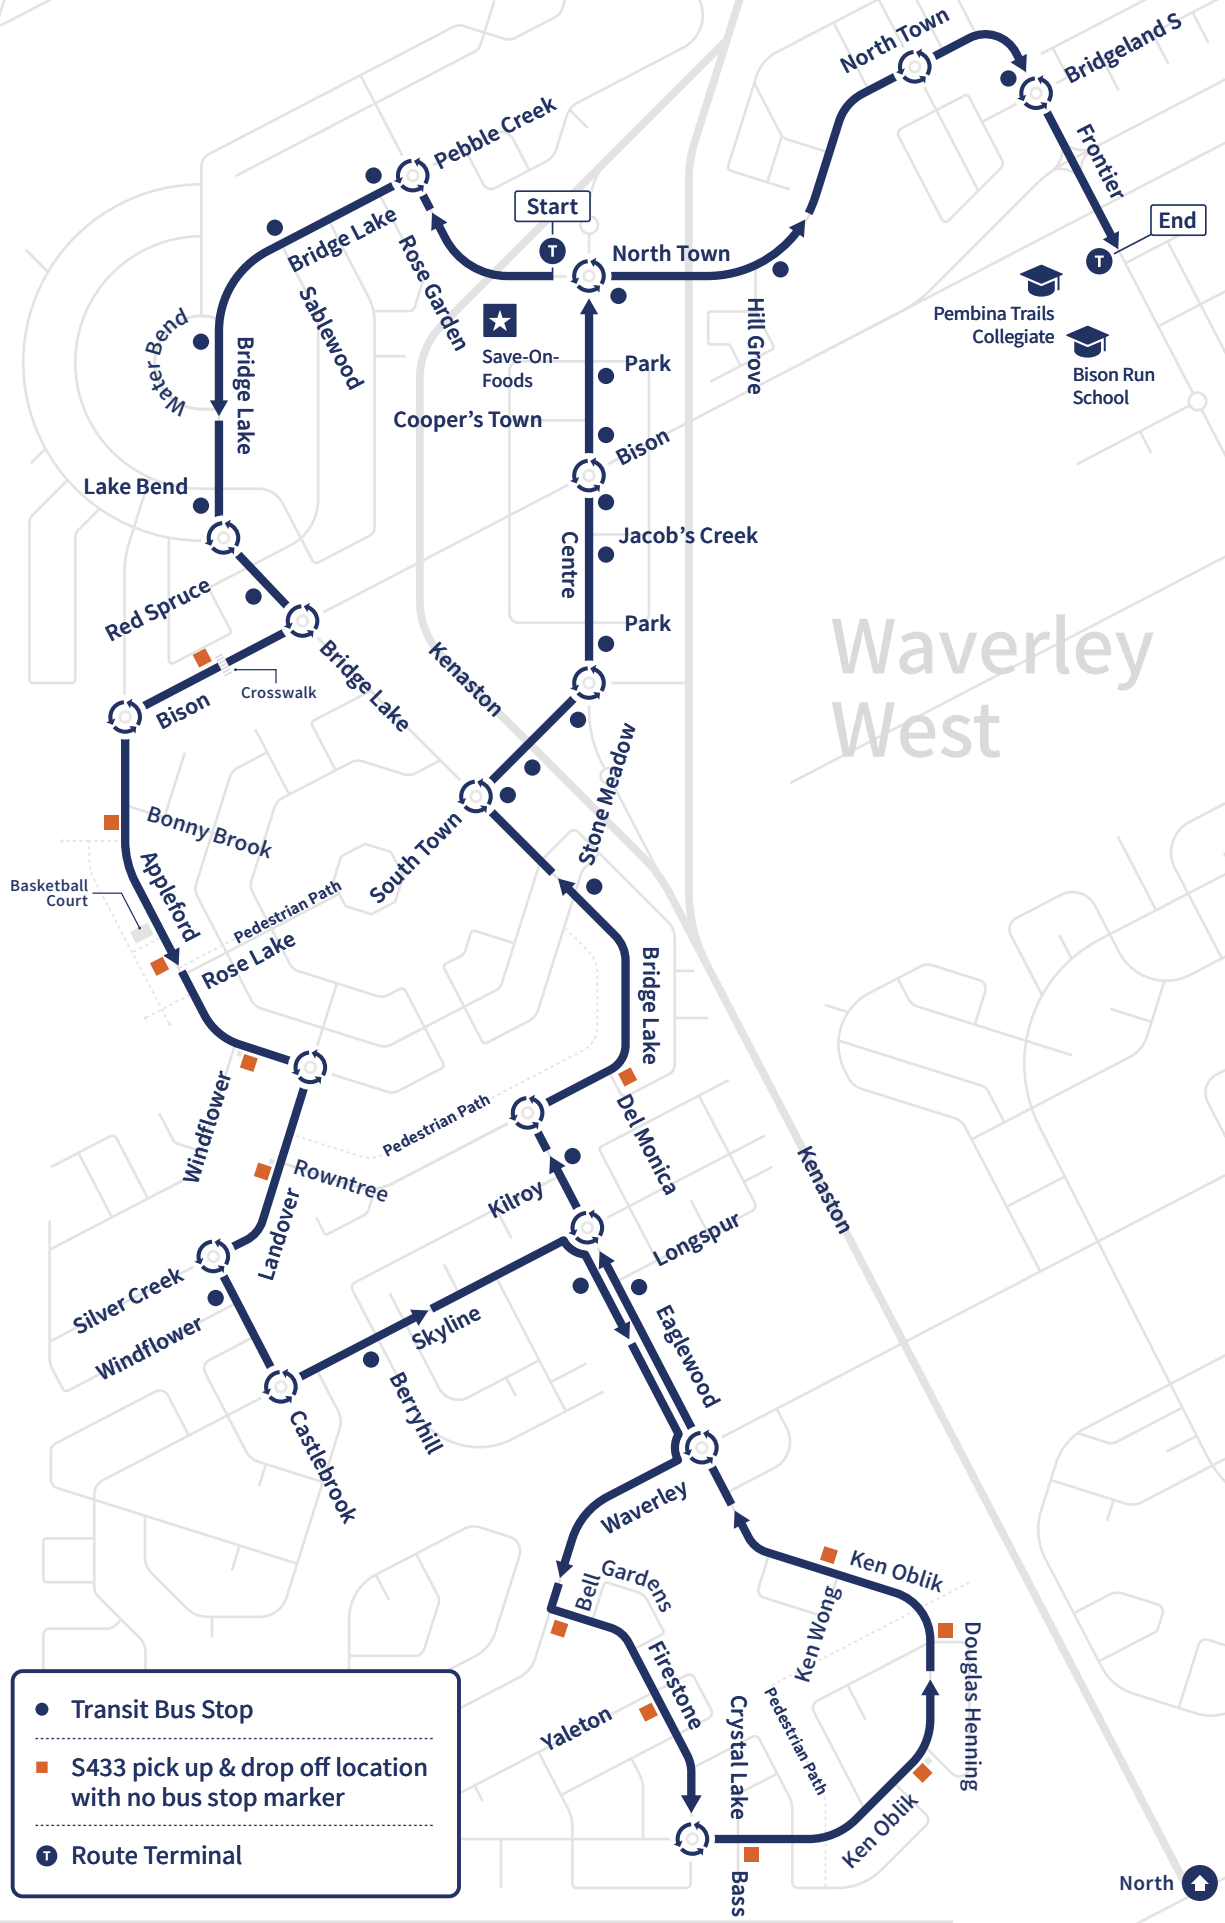

Pembina Trails Collegiate

Pembina Trails FROM South Pointe

Waverley West