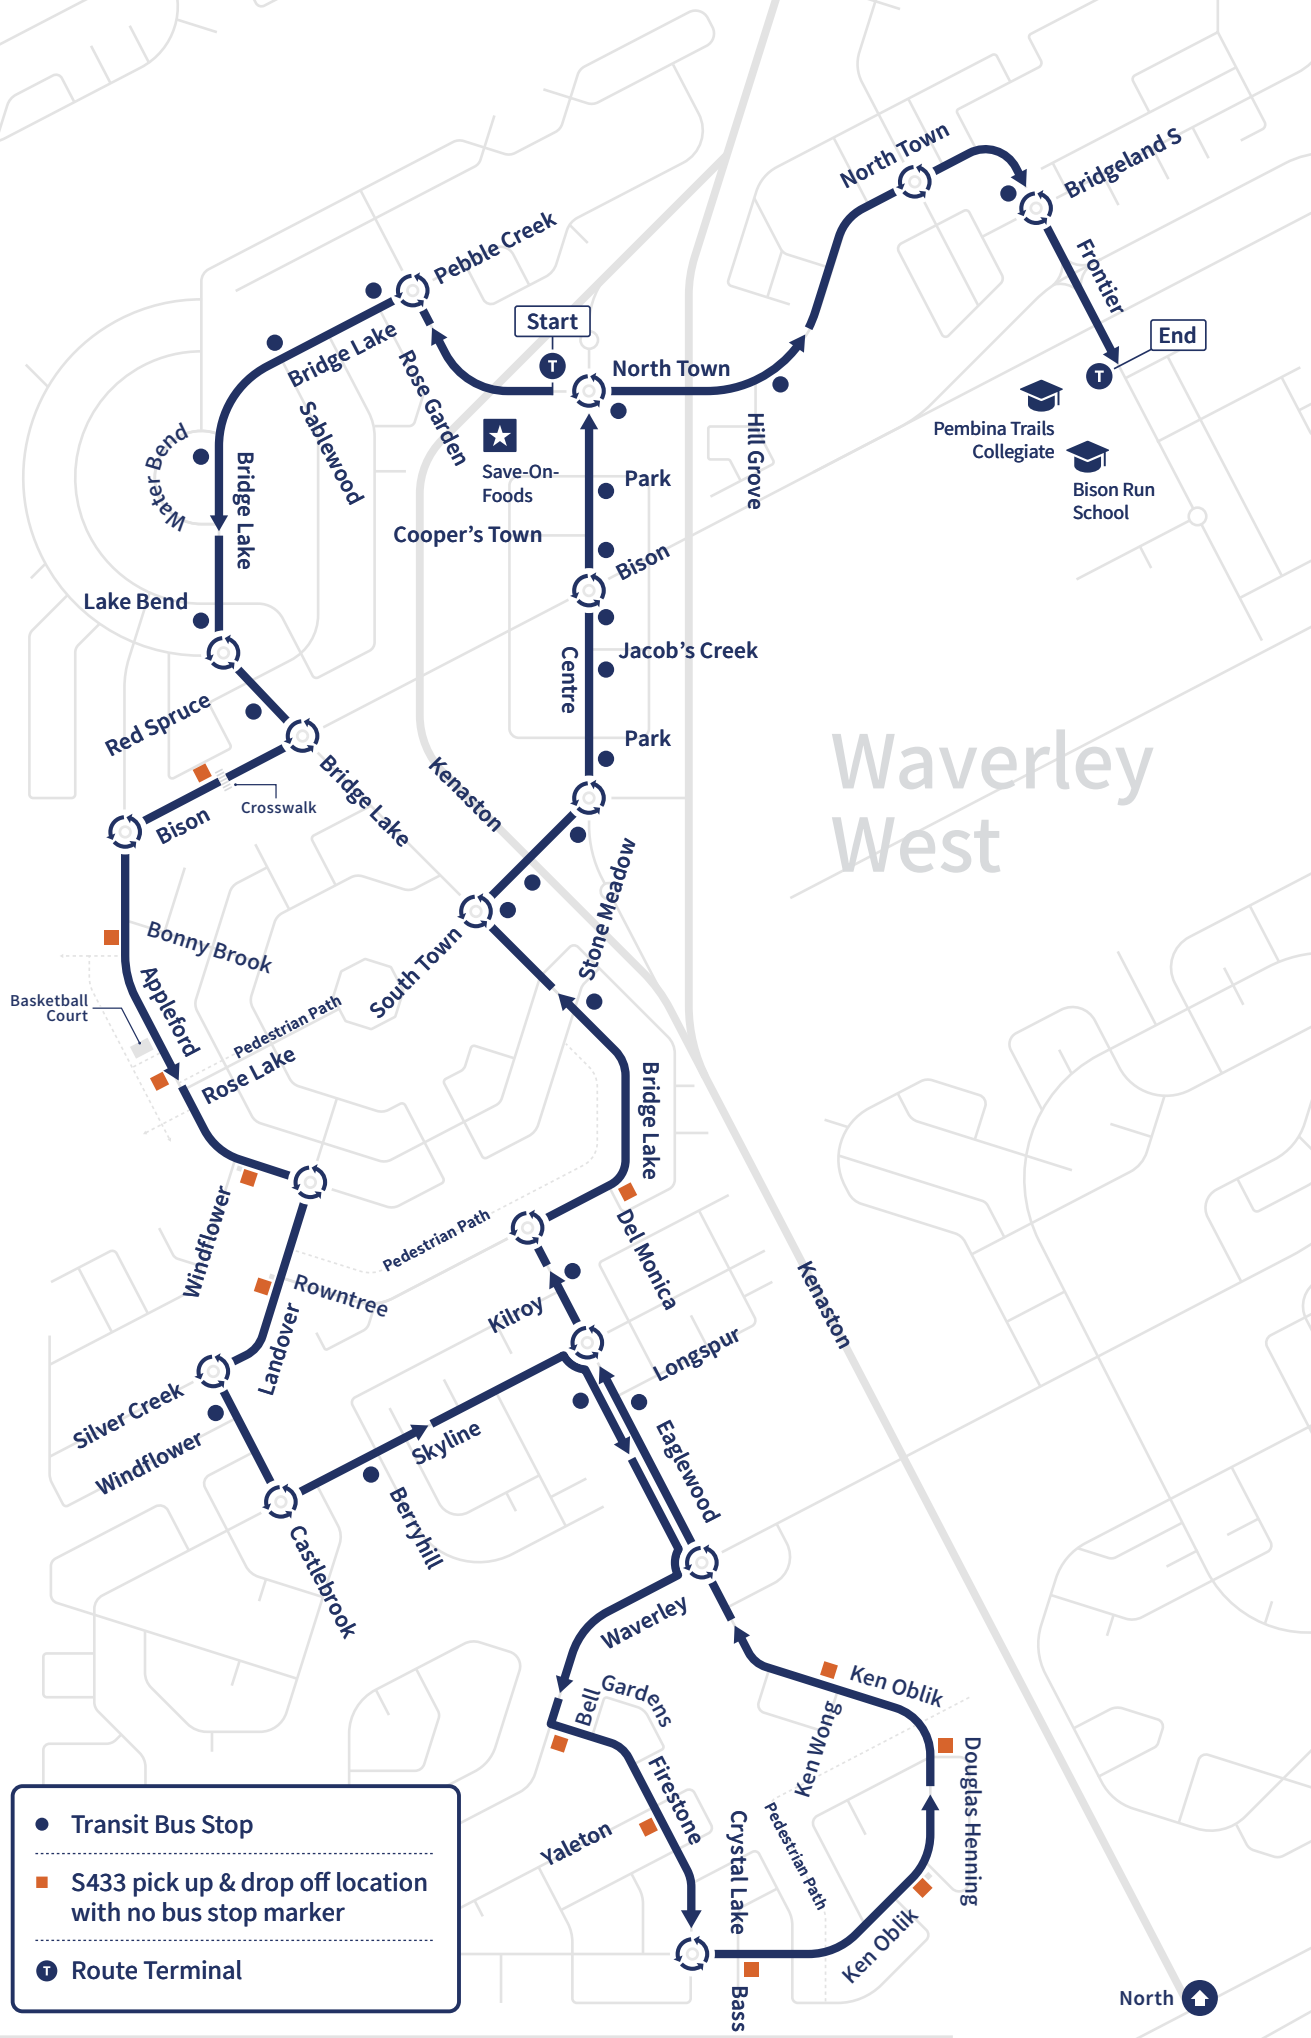

Pembina Trails Collegiate

Pembina Trails FROM South Pointe

- Transit Bus Stop
- S433 pick up & drop off location with no bus stop marker
- T Route Terminal

Waverley West