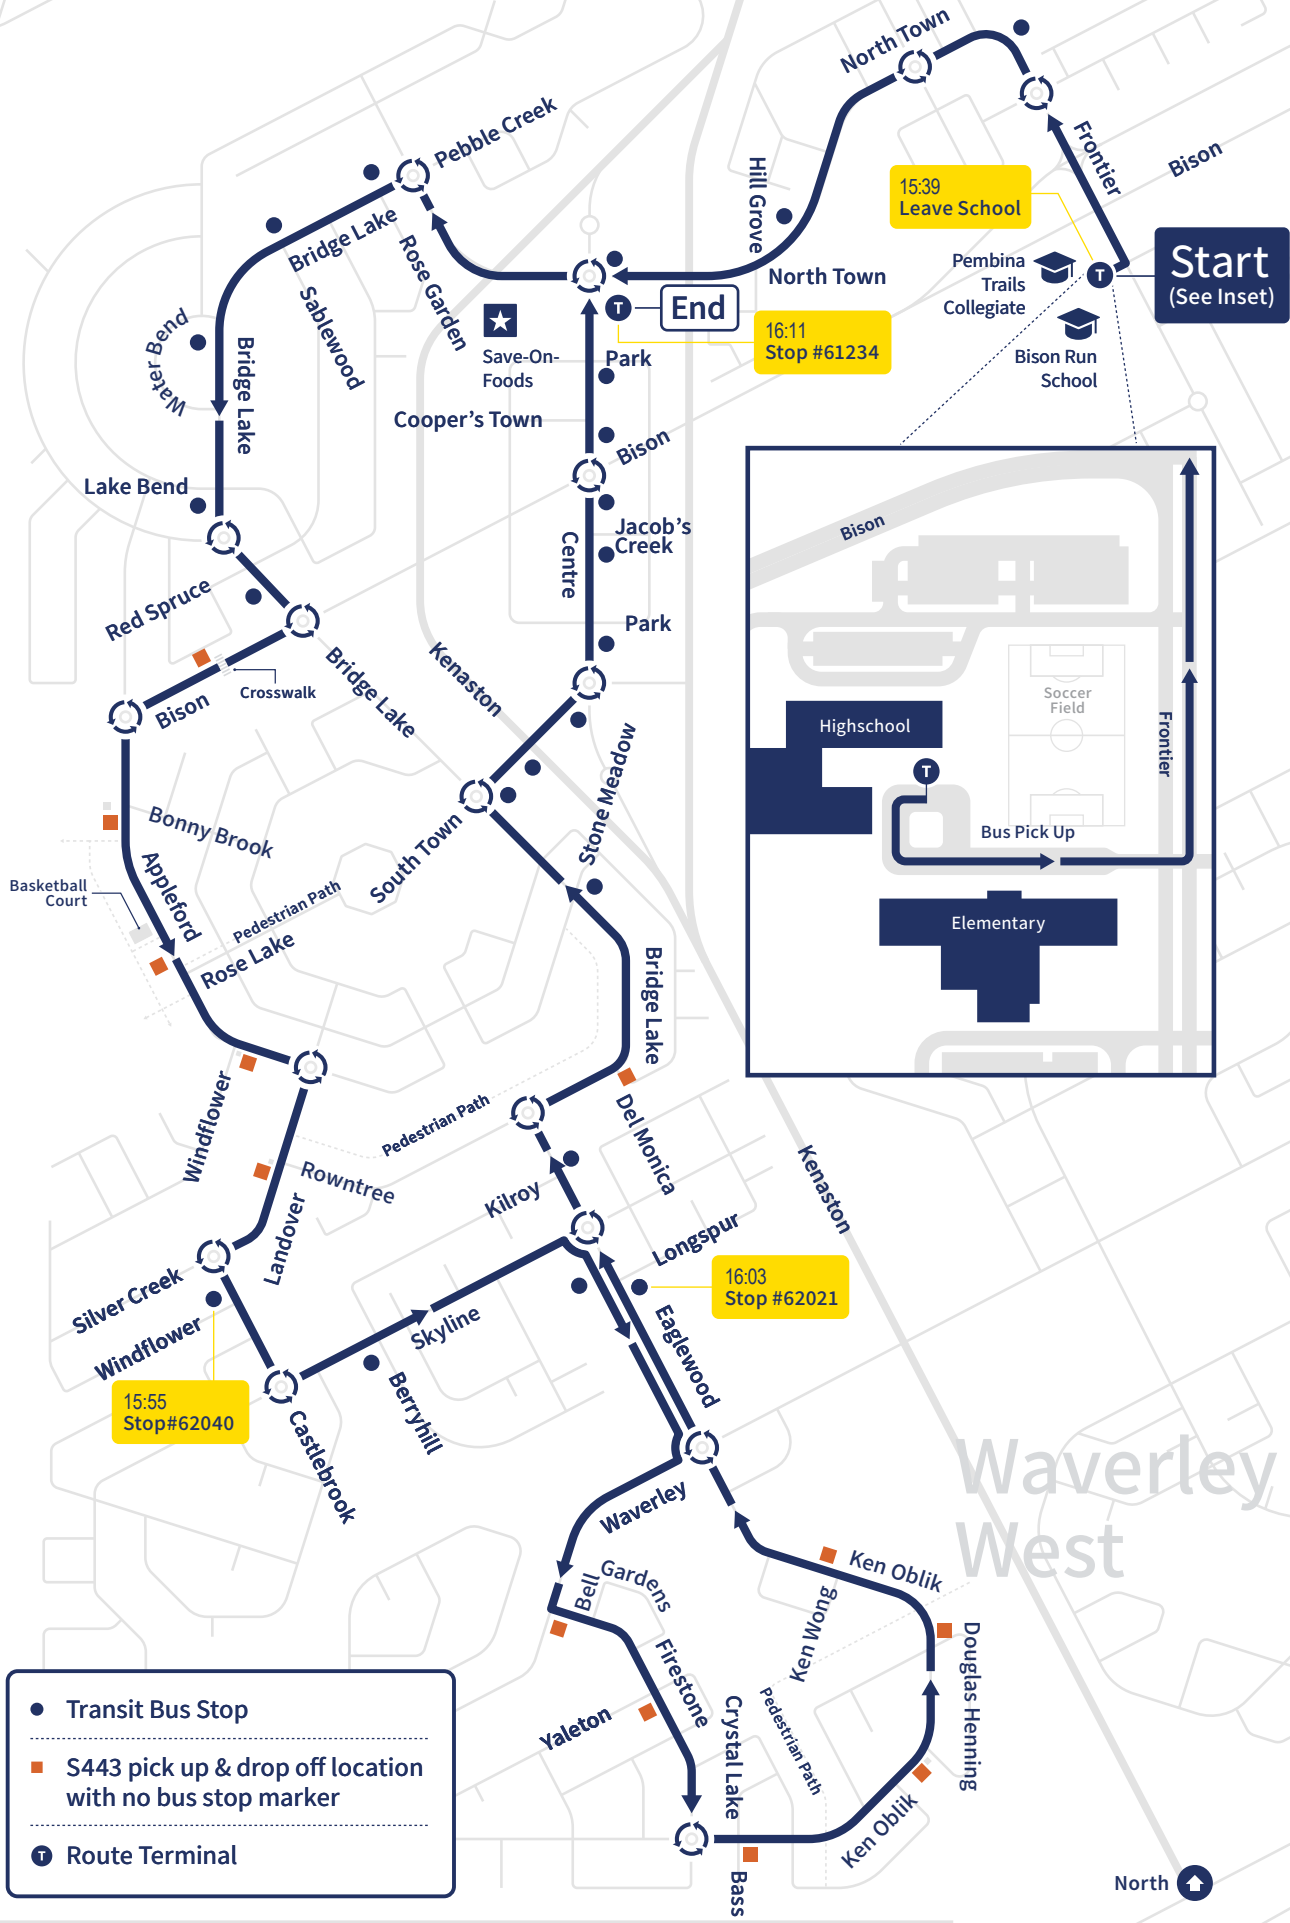

# Pembina Trails Collegiate

PM | Pembina Trails TO Prairie Pointe

- Transit Bus Stop
- S443 pick up & drop off location with no bus stop marker
- T Route Terminal

Waverley West