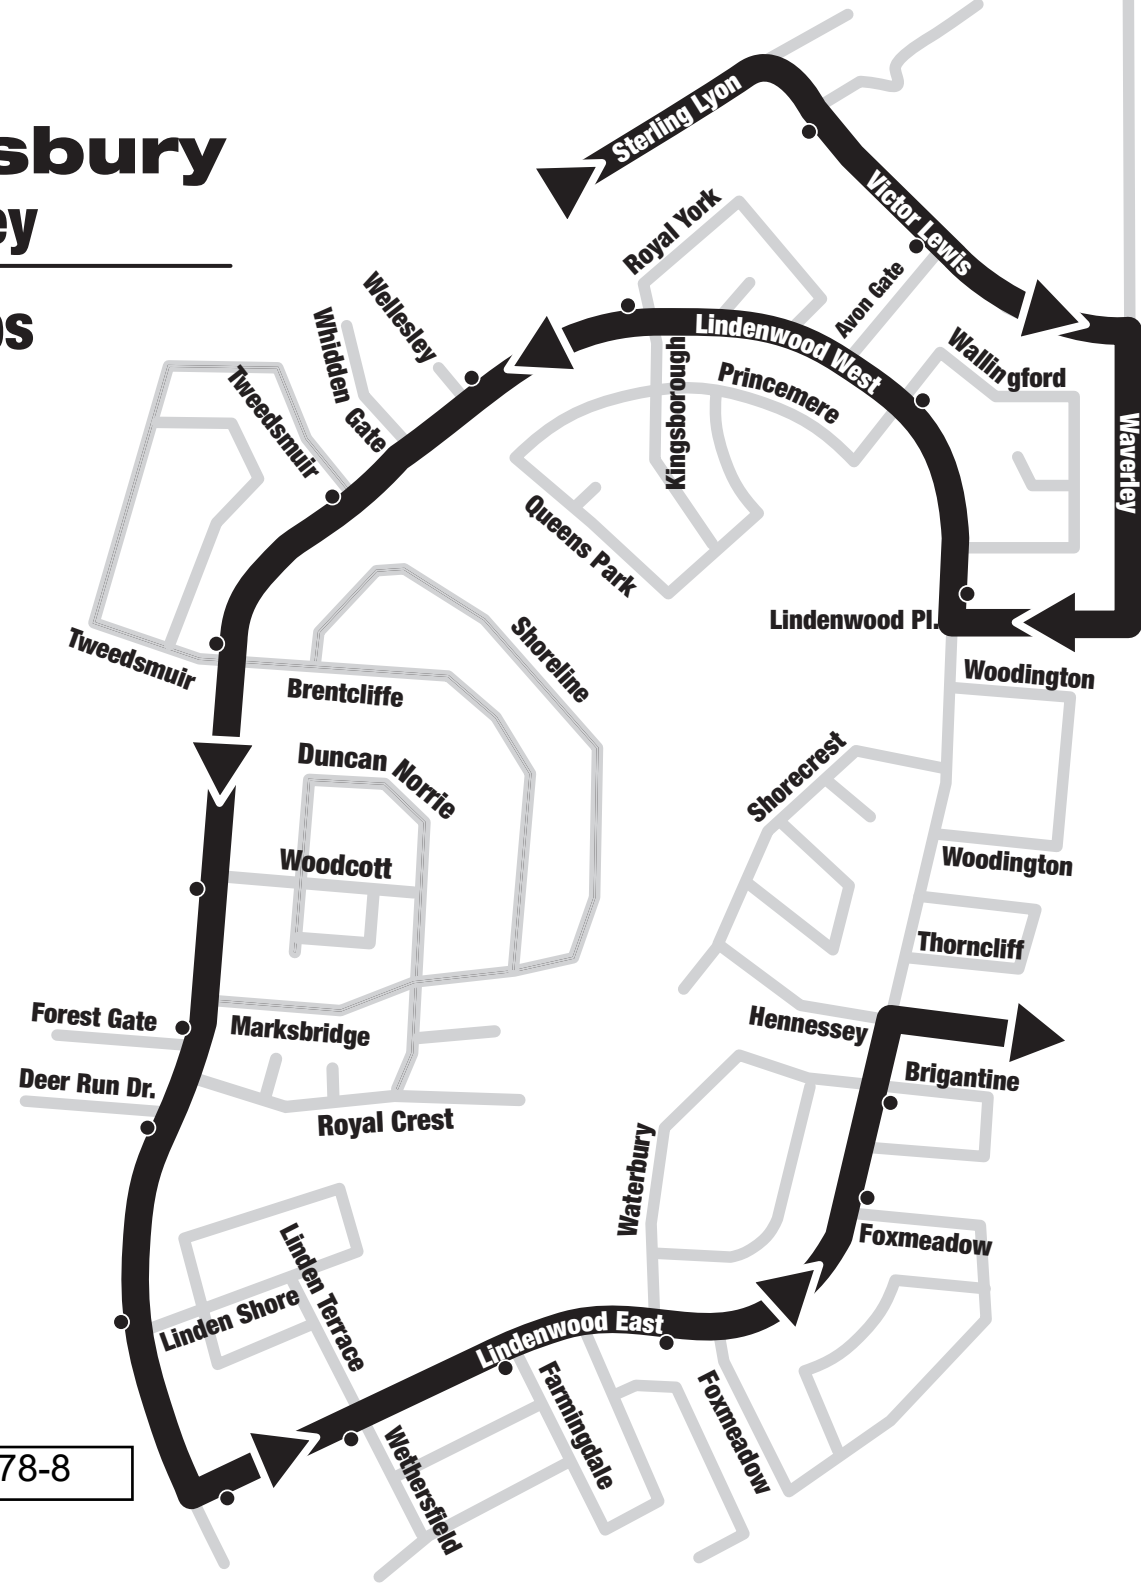

# (PM) Shaftesbury to Hennessey

● Bus stops

2019 Fall Run Card 78-8

S426-PM-2