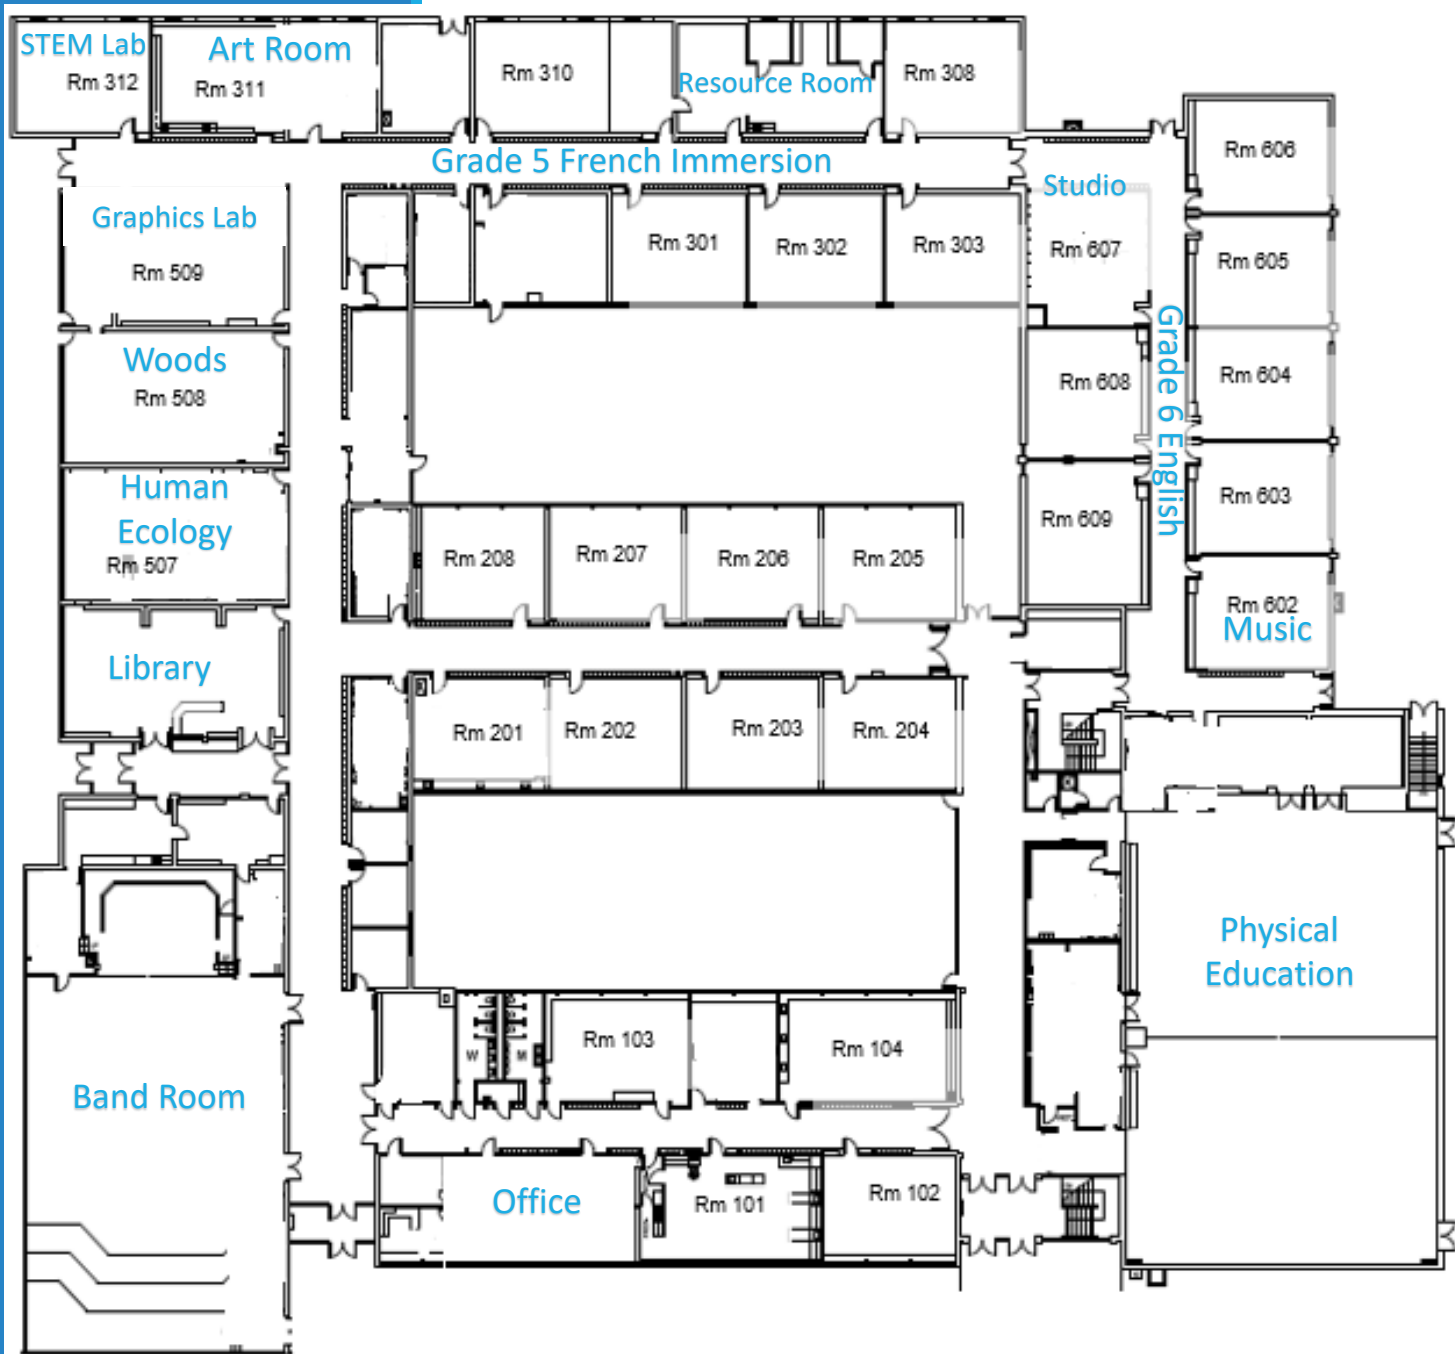

# Map of Charleswood

---

Welcome to  
ÉCS!

We are so excited for you to join the  
Celtics family.

To learn more about the school,  
check out our interactive map.

Click on the different spaces in the  
school to find out what they look  
like. Click the home button to return  
to the map.

Grant Avenue

Oakdale Drive

Welcome to the library! All students at ÉCS use this space full of great books

Welcome to the Woods Lab! Grade 6-8 students take Practical Arts at ÉCS

Welcome to the Graphics Lab! Grade 6-8 students take Practical Arts at ÉCS

Welcome to the Human Ecology Lab! Grade 6-8 students take Practical Arts at ÉCS

Welcome to the Music Room! Grade 5 students take music at ÉCS

Welcome to the Band Room! Grade 6-8 students can choose band at ÉCS

Welcome to the Art Room! Grade 5-8 students can choose art at ÉCS

Welcome to the Resource Room! This is a great place for all students to learn and grow

Welcome to the Gym! All students at ÉCS get to use this space