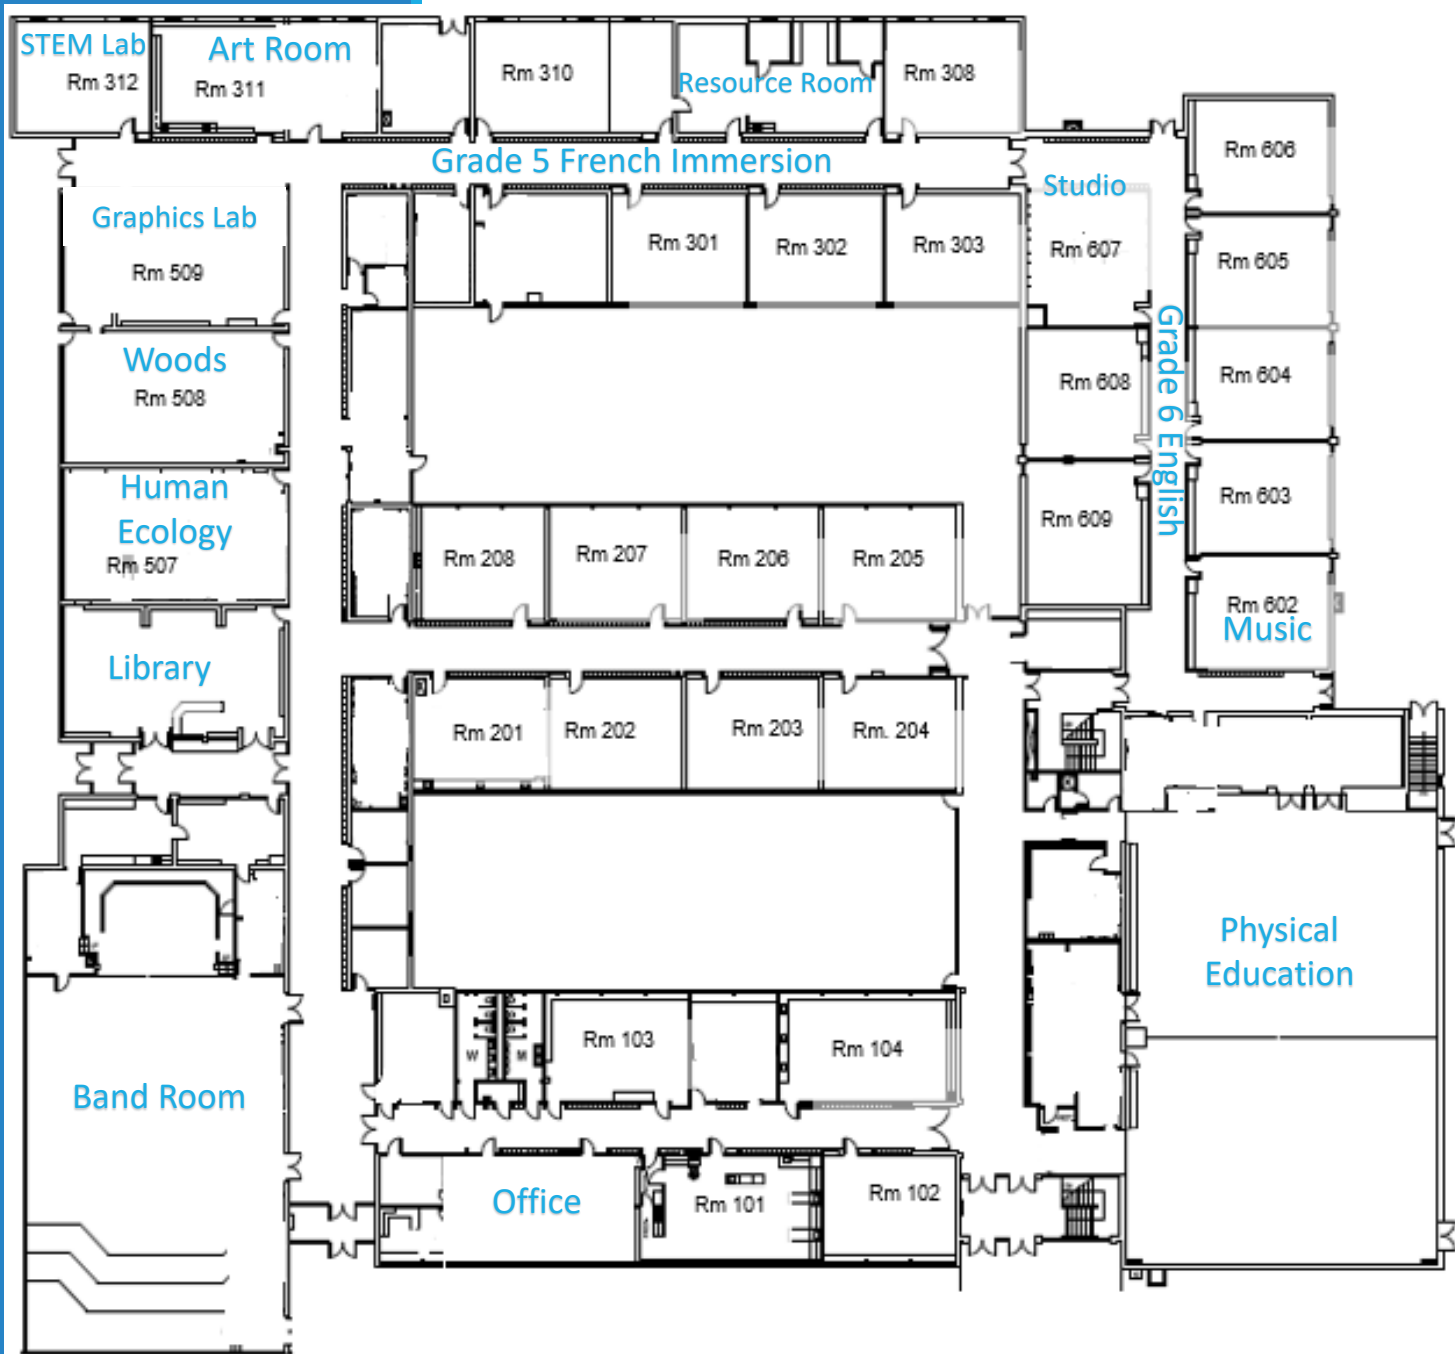

Map of Charleswood

Welcome to
ÉCS!

We are so excited for you to join the
Celtics family.

To learn more about the school,
check out our interactive map.

Click on the different spaces in the
school to find out what they look
like. Click the home button to return
to the map.

Grant Avenue

Oakdale Drive

Welcome to the library! All students at ÉCS use this space full of great books

Welcome to the Woods Lab! Grade 6-8 students take Practical Arts at ÉCS

Welcome to the Graphics Lab! Grade 6-8 students take Practical Arts at ÉCS

Welcome to the Human Ecology Lab! Grade 6-8 students take Practical Arts at ÉCS

Welcome to the Music Room! Grade 5 students take music at ÉCS

Welcome to the Band Room! Grade 6-8 students can choose band at ÉCS

Welcome to the Art Room! Grade 5-8 students can choose art at ÉCS

Welcome to the Resource Room! This is a great place for all students to learn and grow

Welcome to the Gym! All students at ÉCS get to use this space