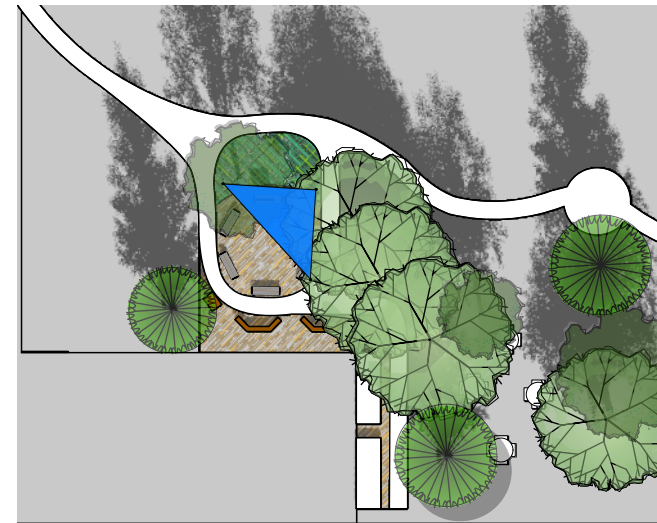

SEPTEMBER 15, 3PM