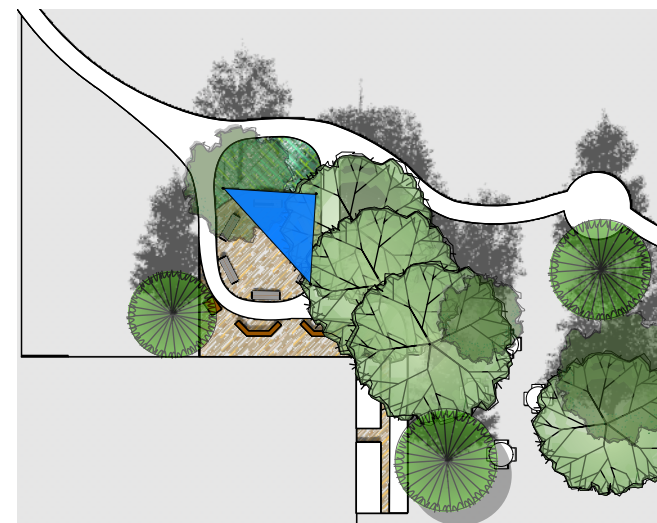

JUNE 15, 3PM

ÉCOLE CRANE SOLAR STUDY

Little studios, deep roots.

little bluestem
landscape architecture