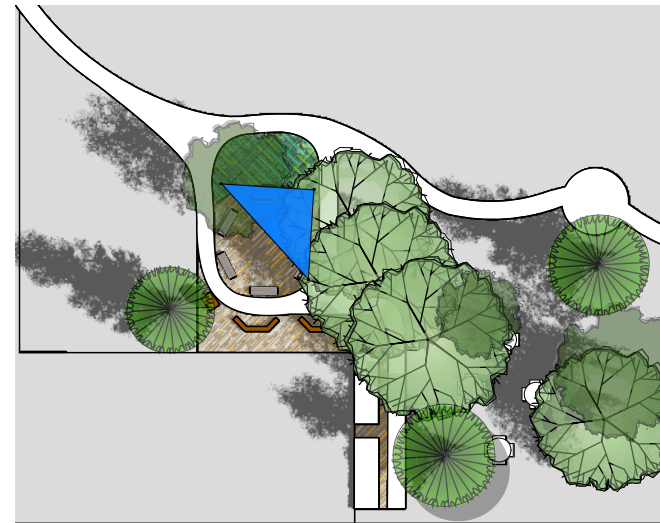

SEPTEMBER 15, 12PM