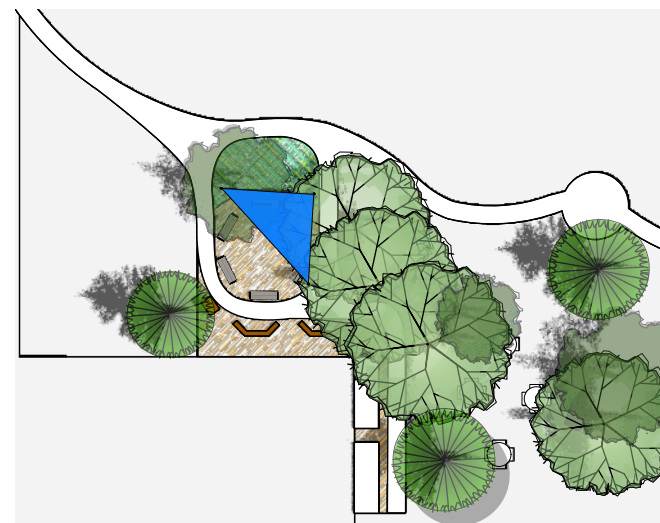

JUNE 15, 12PM