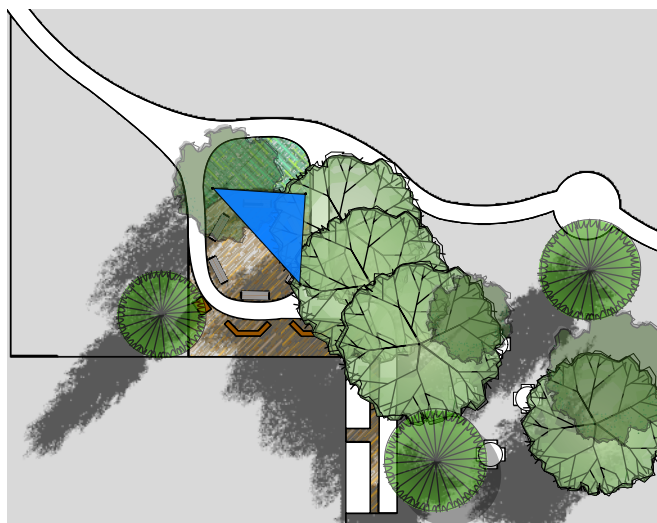

JUNE 15, 9AM