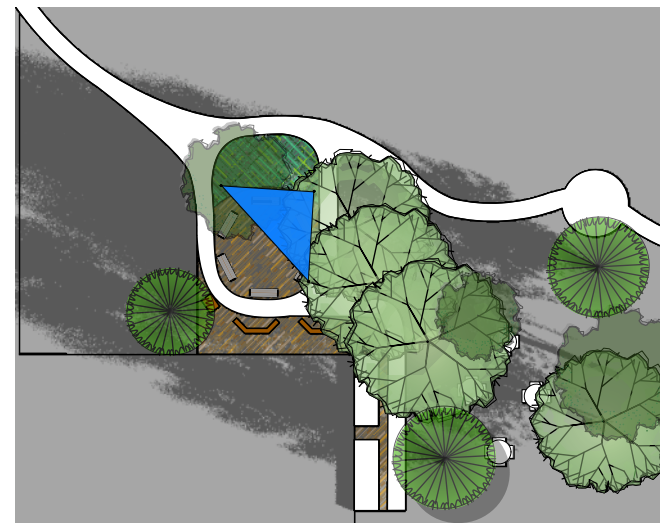

JANUARY 15, 12PM