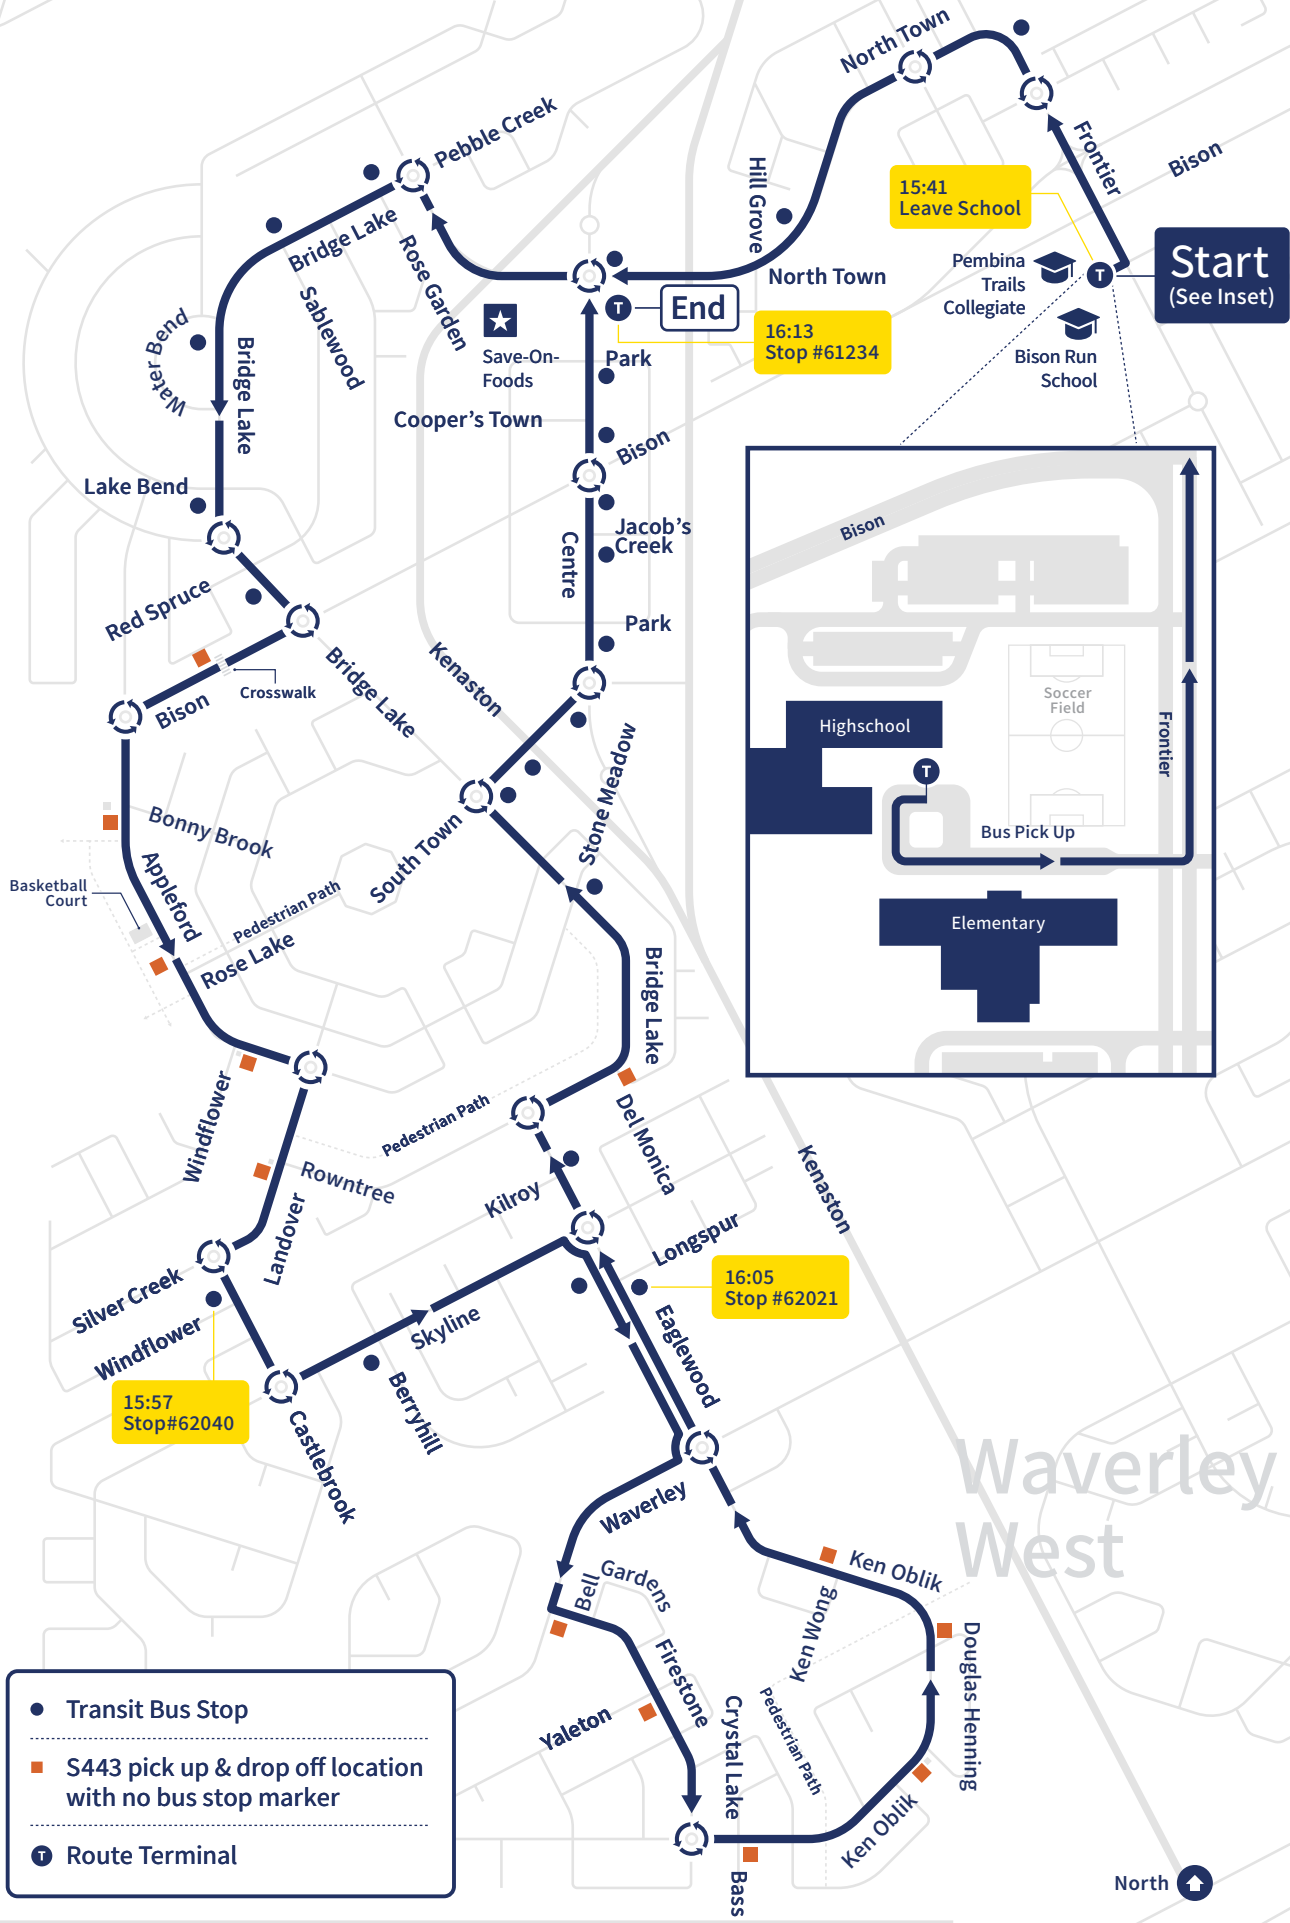

Pembina Trails Collegiate

PM | Pembina Trails TO Prairie Pointe

- Transit Bus Stop
- S443 pick up & drop off location with no bus stop marker
- ⓘ Route Terminal