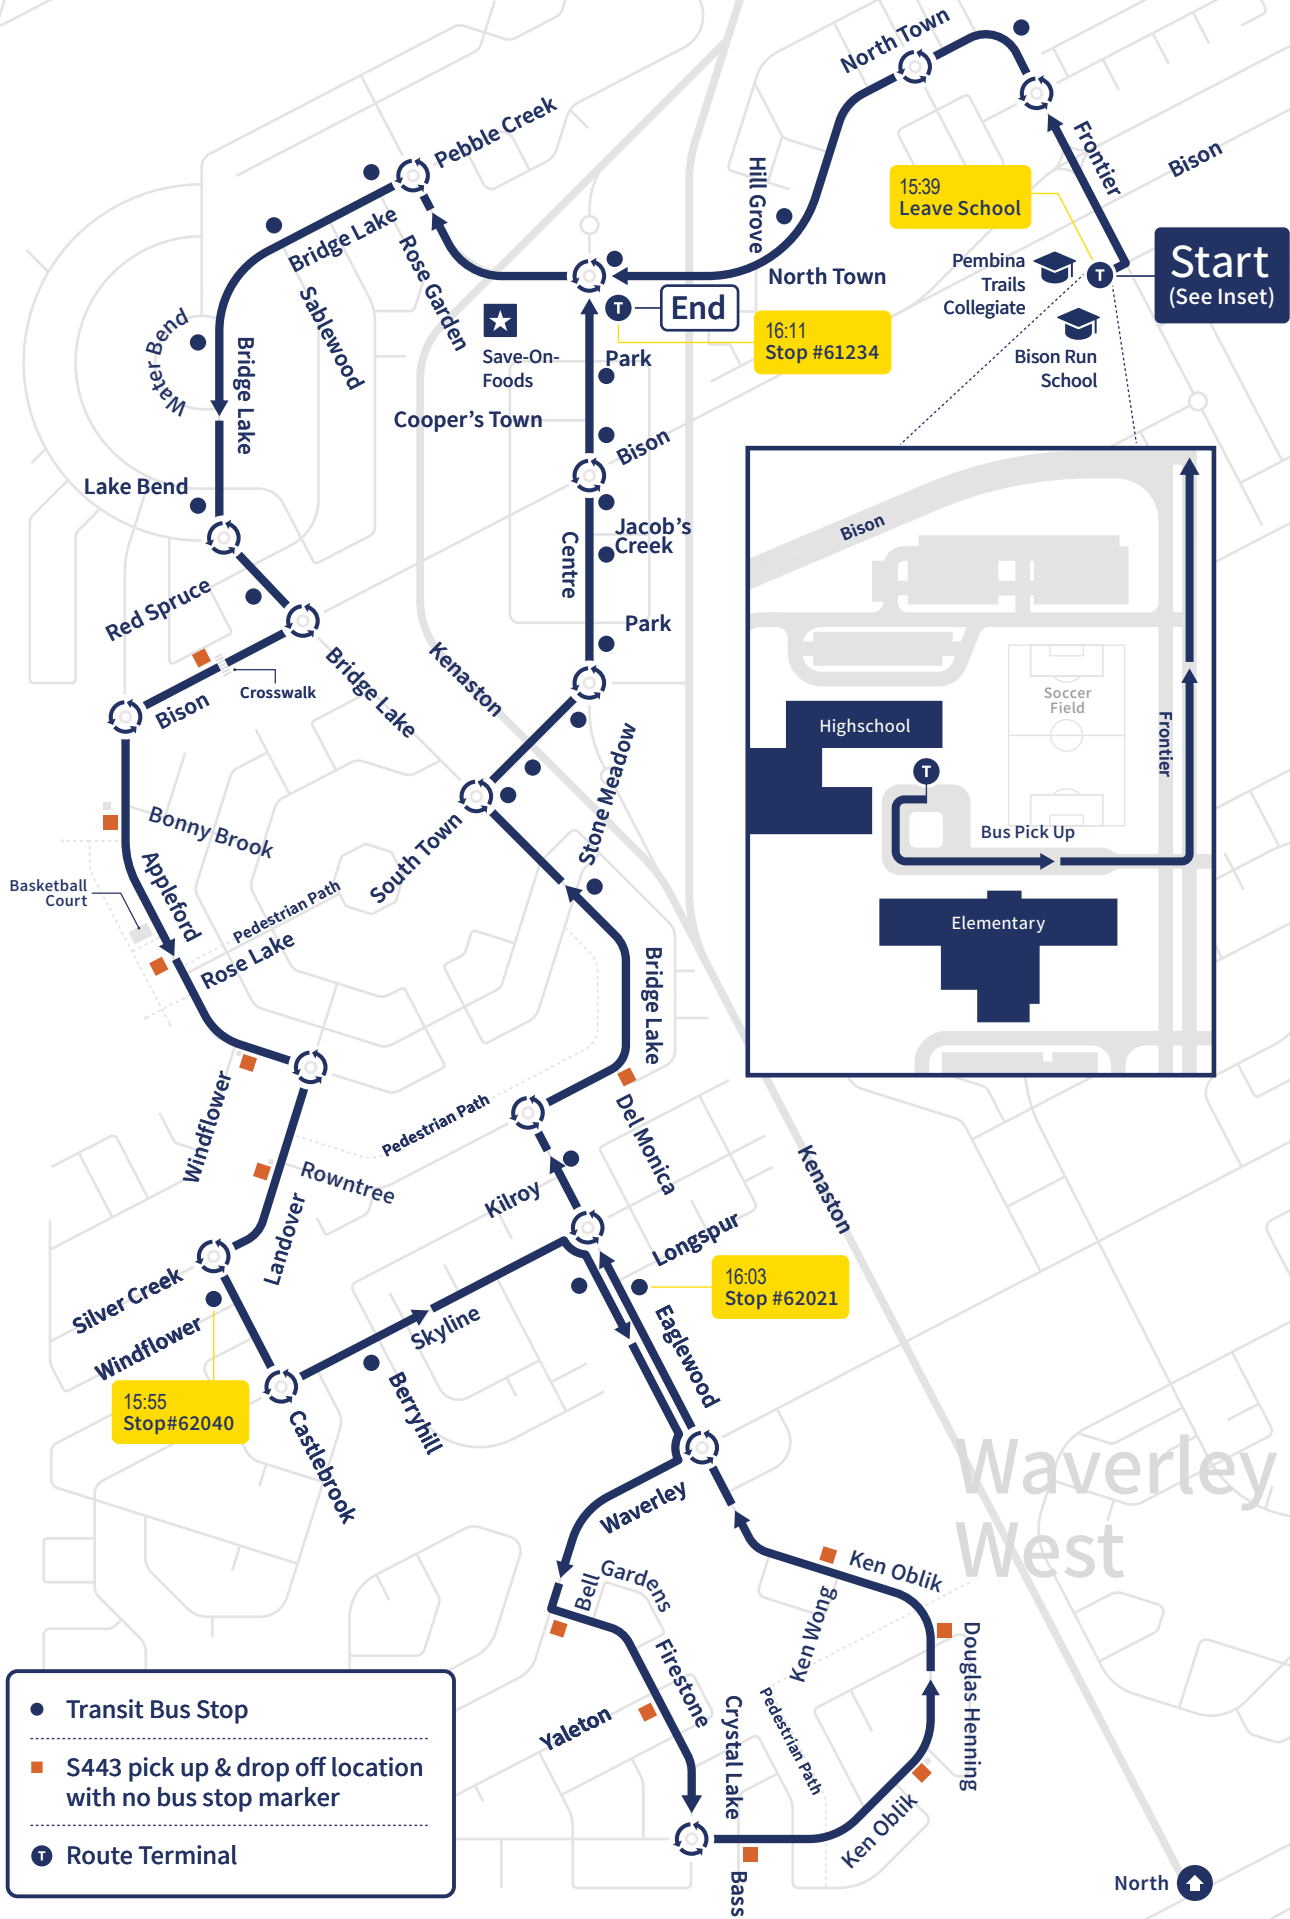

# Pembina Trails Collegiate

PM | Pembina Trails TO Prairie Pointe

Waverley West