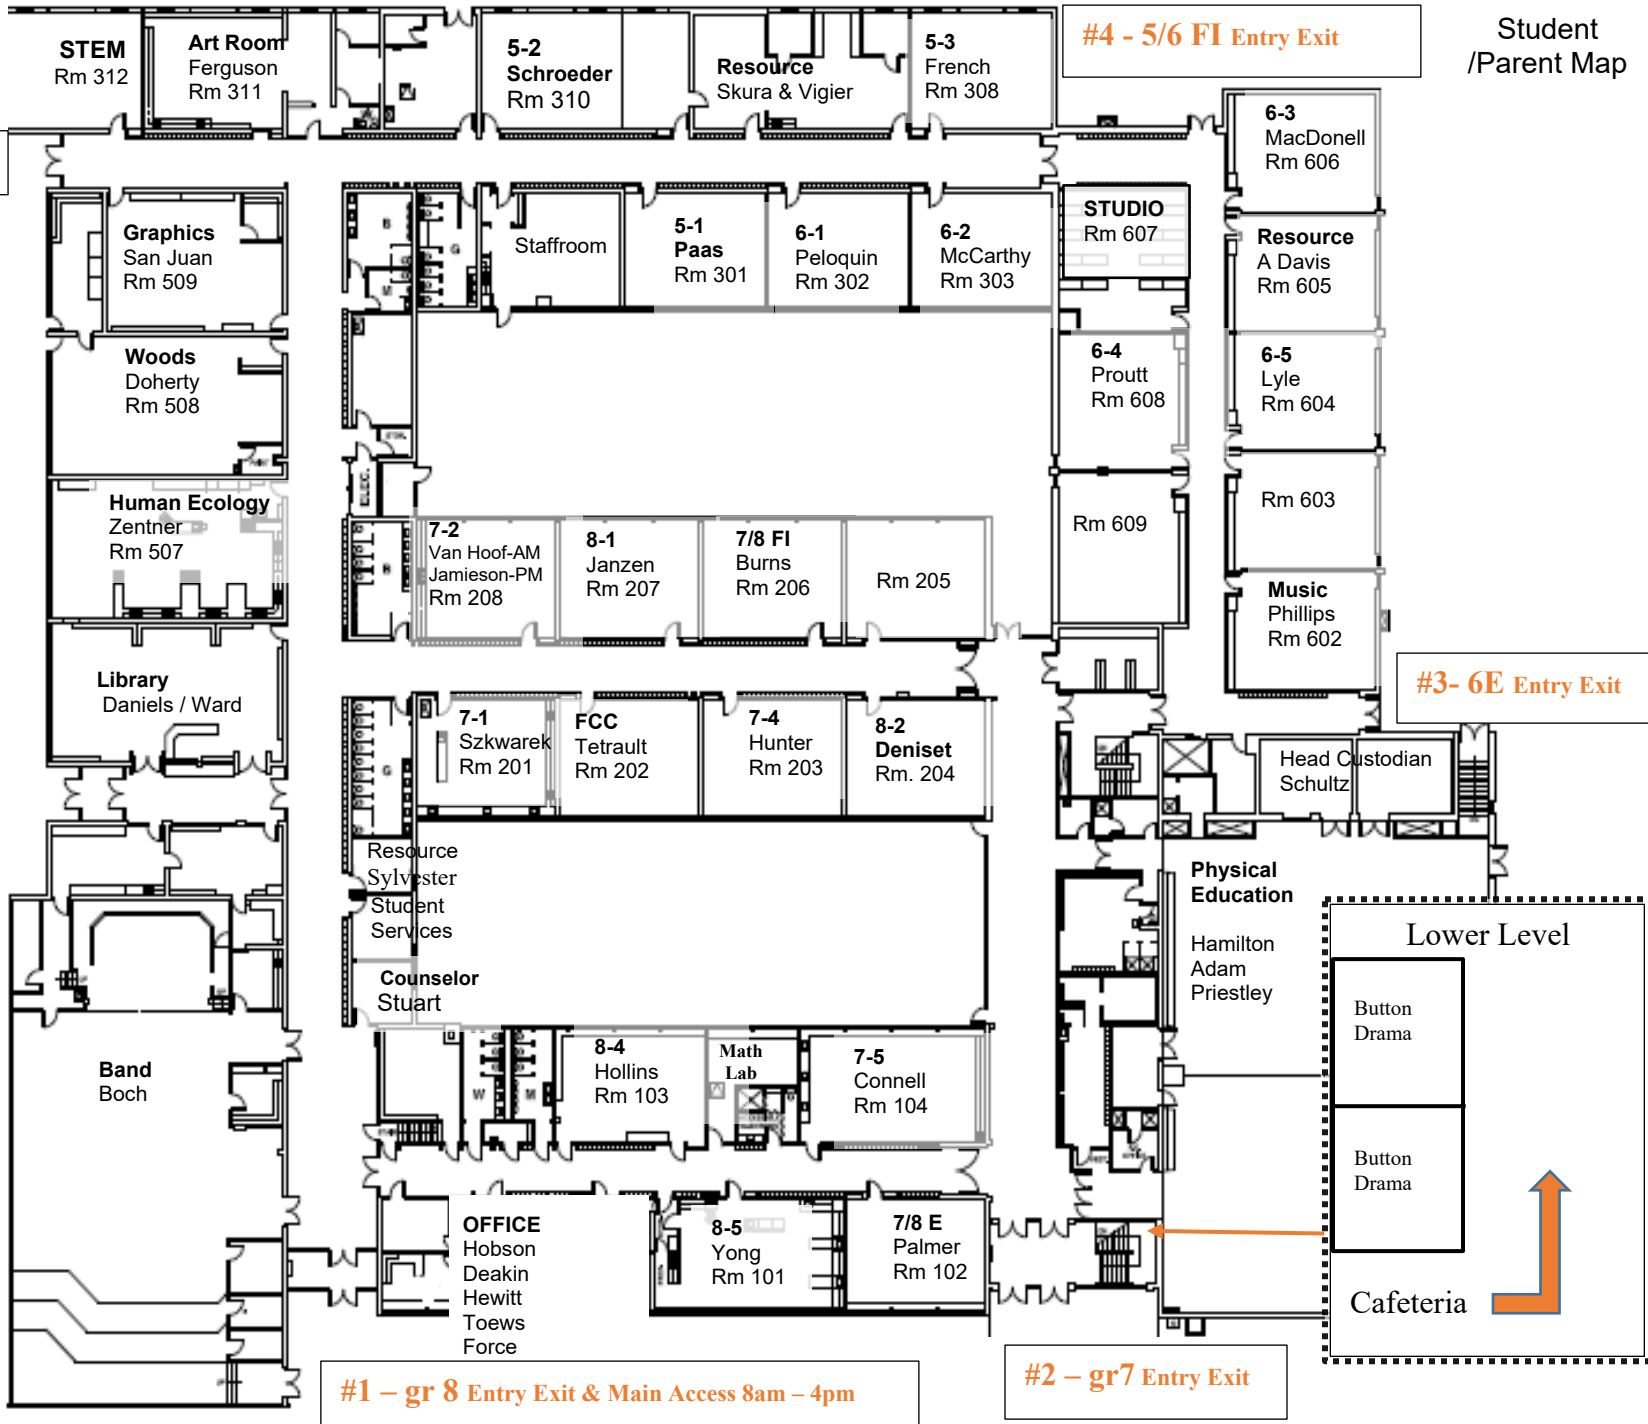

Student /Parent Map

#5 - Exit Only

École Charleswood

505 Oakdale Drive
Winnipeg
R3R 0Z9

204.889-9332

2022-2023

#1 - gr 8 Entry Exit & Main Access 8am - 4pm

#2 - gr7 Entry Exit