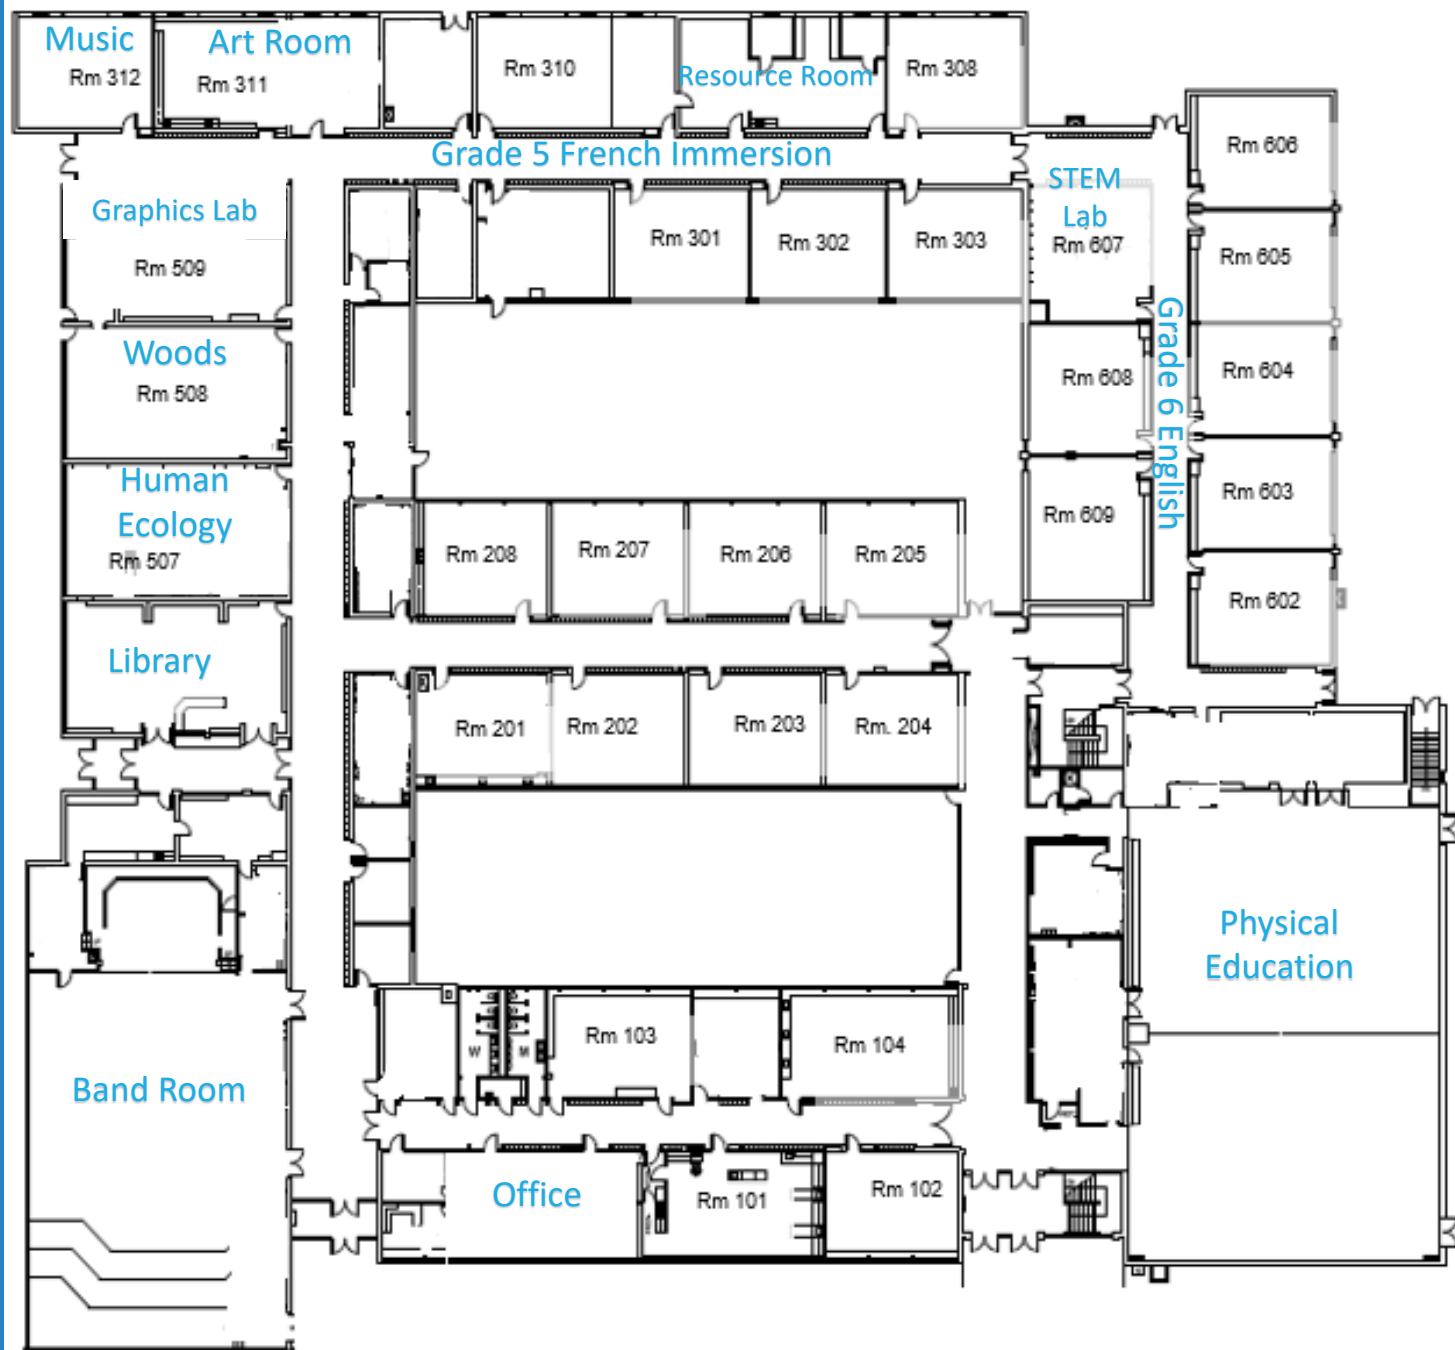

Map of Charleswood

Welcome to
ÉCS!

We are so excited for you to join the
Celtics family.

To learn more about the school,
check out our interactive map.

Click on the different spaces in the
school to find out what they look
like. Click the home button to return
to the map.

Grant Avenue

Oakdale Drive

Welcome to the library! All students at ÉCS use this space full of great books

Welcome to the Woods Lab! Grade 6-8 students take Practical Arts at ÉCS

Welcome to the Graphics Lab! Grade 6-8 students take Practical Arts at ÉCS

Welcome to the Human Ecology Lab! Grade 6-8 students take Practical Arts at ÉCS

Welcome to the Music Room! Grade 5 students take music at ÉCS

Welcome to the Band Room! Grade 6-8 students can choose band at ÉCS

Welcome to the Art Room! Grade 5-8 students can choose art at ÉCS

Welcome to the Resource Room! This is a great place for all students to learn and grow

Welcome to the Gym! All students at ÉCS get to use this space